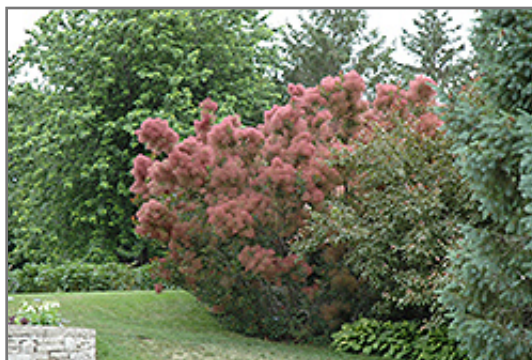

Royal Purple Smokebush

Cotinus coggygia 'Royal Purple'

Height: 10 feet

Spread: 10 feet

Sunlight: ○

Hardiness Zone: 5a

Other Names: Smoketree

Description:

One of the most popular color accent plants for general garden use featuring deep maroon foliage all summer long, turning to red in fall; flowers and reddish inflorescences produce a fuzzy, smoky appearance throughout summer, hence the name

Ornamental Features

Royal Purple Smokebush features airy panicles of yellow flowers with fuchsia stalks at the ends of the branches from early to late summer. It has attractive deep purple deciduous foliage. The round leaves are highly ornamental and turn an outstanding brick red in the fall.

Landscape Attributes

Royal Purple Smokebush is a multi-stemmed deciduous shrub with an upright spreading habit of growth. Its average texture blends into the landscape, but can be balanced by one or two finer or coarser trees or shrubs for an effective composition.

This shrub will require occasional maintenance and upkeep, and is best pruned in late winter once the threat of extreme cold has passed. Deer don't particularly care for this plant and will usually leave it alone in favor of tastier treats. It has no significant negative characteristics.

Royal Purple Smokebush is recommended for the following landscape applications;

Royal Purple Smokebush in bloom
Photo courtesy of NetPS Plant Finder