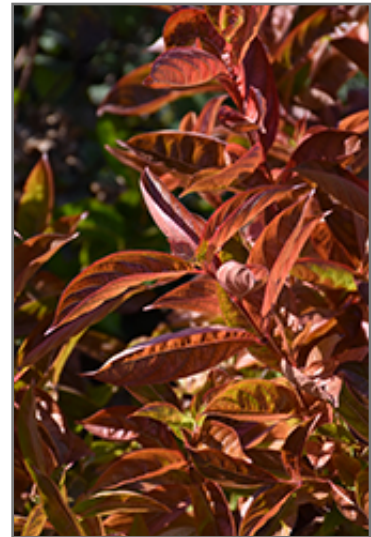

Wings Of Fire Weigela

Weigela florida 'Wings Of Fire'

Height: 5 feet

Spread: 5 feet

Sunlight: ○

Hardiness Zone: 4a

Description:

This magnificent cultivar forms a stately mounded shrub with wide winged foliage that flushes with tones of red and orange as the season progresses, until it becomes deep burgundy in fall; ideal for the mixed garden border

Ornamental Features

Wings Of Fire Weigela features showy clusters of pink trumpet-shaped flowers along the branches from mid to late spring. It has attractive red-variegated green foliage with hints of orange which emerges red in spring. The glossy pointy leaves are highly ornamental and turn burgundy in fall.

Landscape Attributes

Wings Of Fire Weigela is a dense multi-stemmed deciduous shrub with a mounded form. Its relatively fine texture sets it apart from other landscape plants with less refined foliage.

This shrub will require occasional maintenance and upkeep, and should only be pruned after flowering to avoid removing any of the current season's flowers. It is a good choice for attracting hummingbirds to your yard. It has no significant negative characteristics.

Wings Of Fire Weigela is recommended for the following landscape applications;

- Accent
- Mass Planting
- Hedges/Screening
- General Garden Use

Wings Of Fire Weigela foliage
Photo courtesy of NetPS Plant Finder