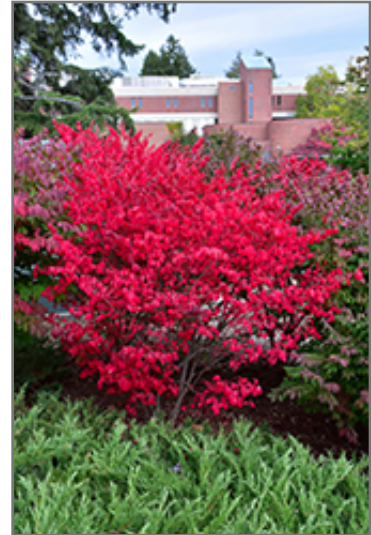

Compact Winged Burning Bush *Euonymus alatus 'Compactus'*

Height: 7 feet

Spread: 7 feet

Sunlight: ○ ● ●

Hardiness Zone: 4a

Other Names: Winged Euonymus, Burningbush

Description:

A spectacular and compact garden shrub which turns a luminous florescent pink color in fall, very showy; a shapely mounded growth habit and interesting corky wings on the branches; a very popular and adaptable landscape plant

Ornamental Features

Compact Winged Burning Bush has rich green deciduous foliage on a plant with a round habit of growth. The pointy leaves turn an outstanding cherry red in the fall. It produces red capsules from early to late fall. The warty brown bark and harvest gold branches add an interesting dimension to the landscape.

Landscape Attributes

Compact Winged Burning Bush is a dense multi-stemmed deciduous shrub with a more or less rounded form. Its average texture blends into the landscape, but can be balanced by one or two finer or coarser trees or shrubs for an effective composition.

This is a relatively low maintenance shrub, and can be pruned at anytime. It has no significant negative characteristics.

Compact Winged Burning Bush is recommended for the following landscape applications;

Compact Winged Burning Bush in fall
Photo courtesy of NetPS Plant Finder