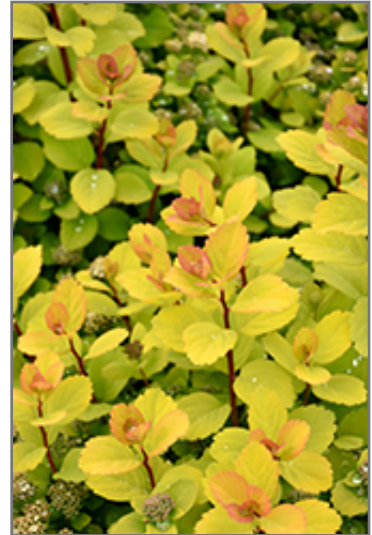

- Mass Planting
- Rock/Alpine Gardens
- General Garden Use

Planting & Growing

Glow Girl Birch Leaf Spirea will grow to be about 24 inches tall at maturity, with a spread of 24 inches. It tends to fill out right to the ground and therefore doesn't necessarily require facer plants in front. It grows at a medium rate, and under ideal conditions can be expected to live for approximately 20 years.

This shrub should only be grown in full sunlight. It prefers to grow in average to moist conditions, and shouldn't be allowed to dry out. It is not particular as to soil type or pH. It is highly tolerant of urban pollution and will even thrive in inner city environments. This is a selected variety of a species not originally from North America.

Glow Girl Birch Leaf Spirea foliage
Photo courtesy of NetPS Plant Finder