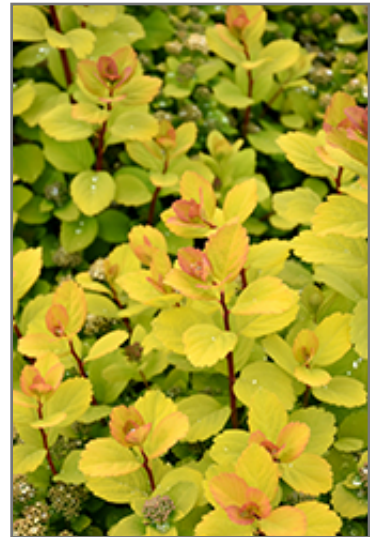

- Mass Planting
- Rock/Alpine Gardens
- General Garden Use

Planting & Growing

Glow Girl Birch Leaf Spirea will grow to be about 24 inches tall at maturity, with a spread of 24 inches. It tends to fill out right to the ground and therefore doesn't necessarily require facer plants in front. It grows at a medium rate, and under ideal conditions can be expected to live for approximately 20 years.

This shrub should only be grown in full sunlight. It prefers to grow in average to moist conditions, and shouldn't be allowed to dry out. It is not particular as to soil type or pH. It is highly tolerant of urban pollution and will even thrive in inner city environments. This is a selected variety of a species not originally from North America.

Glow Girl Birch Leaf Spirea foliage
Photo courtesy of NetPS Plant Finder