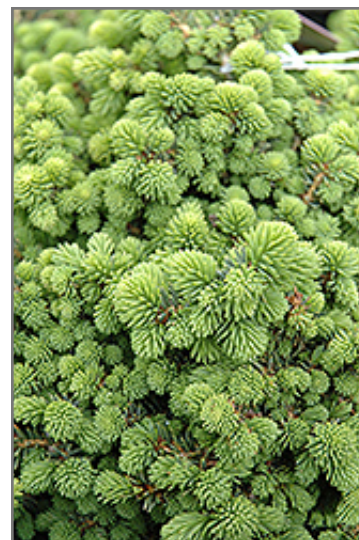

Little Gem Spruce foliage
Photo courtesy of NetPS Plant Finder