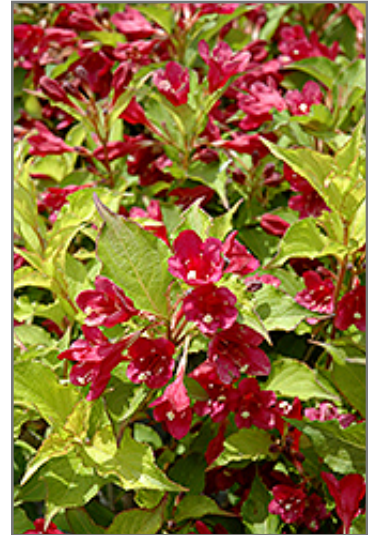

Ghost® Weigela

Weigela florida 'Carlton'

Height: 4 feet

Spread: 4 feet

Sunlight: ○

Hardiness Zone: 4a

Description:

This is one interesting weigela; forms a mounded shrub with foliage that starts out green then turns an iridescent butter yellow, finishing almost greenish-white in fall; long blooming ruby red trumpet-shaped flowers attract hummingbirds

Ornamental Features

Ghost Weigela features showy clusters of ruby-red trumpet-shaped flowers with creamy white anthers along the branches from late spring to mid fall. It has attractive buttery yellow deciduous foliage which emerges light green in spring. The pointy leaves are highly ornamental and turn an outstanding white in the fall. The smooth gray bark and brick red branches add an interesting dimension to the landscape.

Landscape Attributes

Ghost Weigela is a dense multi-stemmed deciduous shrub with a mounded form. Its relatively fine texture sets it apart from other landscape plants with less refined foliage.

This shrub will require occasional maintenance and upkeep, and should only be pruned after flowering to avoid removing any of the current season's flowers. It is a good choice for attracting hummingbirds to your yard. It has no significant negative characteristics.

Ghost Weigela is recommended for the following landscape applications;

Ghost Weigela flowers
Photo courtesy of NetPS Plant Finder