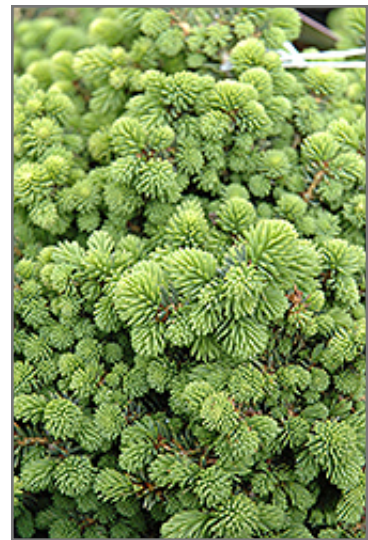

Little Gem Spruce foliage
Photo courtesy of NetPS Plant Finder