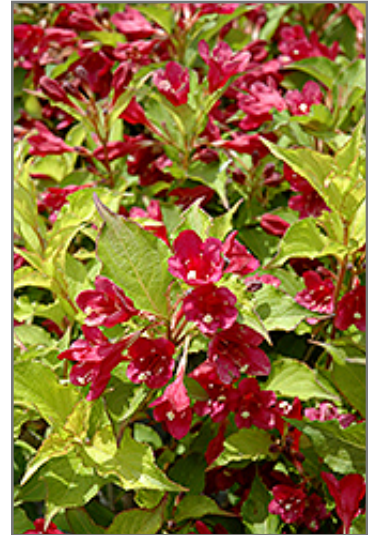

Ghost® Weigela
Weigela florida 'Carlton'

Height: 4 feet

Spread: 4 feet

Sunlight: ○

Hardiness Zone: 4a

Description:

This is one interesting weigela; forms a mounded shrub with foliage that starts out green then turns an iridescent butter yellow, finishing almost greenish-white in fall; long blooming ruby red trumpet-shaped flowers attract hummingbirds

Ornamental Features

Ghost Weigela features showy clusters of ruby-red trumpet-shaped flowers with creamy white anthers along the branches from late spring to mid fall. It has attractive buttery yellow deciduous foliage which emerges light green in spring. The pointy leaves are highly ornamental and turn an outstanding white in the fall. The smooth gray bark and brick red branches add an interesting dimension to the landscape.

Landscape Attributes

Ghost Weigela is a dense multi-stemmed deciduous shrub with a mounded form. Its relatively fine texture sets it apart from other landscape plants with less refined foliage.

This shrub will require occasional maintenance and upkeep, and should only be pruned after flowering to avoid removing any of the current season's flowers. It is a good choice for attracting hummingbirds to your yard. It has no significant negative characteristics.

Ghost Weigela is recommended for the following landscape applications;

Ghost Weigela flowers
Photo courtesy of NetPS Plant Finder